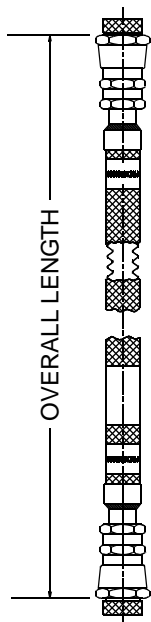

Flexline Description

The information on the following pages provide a description of the most commonly used helium Flexlines.

Female Straight Coupling x Female Elbow Coupling

Part Number	Diameter (ID)	Overall Length
8043074GXXX	1/2 inch	Order from 1 to 80 feet
8043081GXXX	3/4 inch	

NOTE: Lengths are available in 1 foot increments up to a maximum of 80 feet. Measurements are expressed in inches.

Example: Standard stocked lengths are:

G120 = 10 ft.

G240 = 20 ft.

Female Straight Coupling x Female Straight Coupling

Part Number	Diameter (ID)	Overall Length
8043075GXXX	1/2 inch	Order from 1 to 80 feet
8043085GXXX	3/4 inch	

NOTE: Lengths are available in 1 foot increments up to a maximum of 80 feet. Measurements are expressed in inches.

Example: Standard stocked lengths are:

G120 = 10 ft.

G240 = 20 ft.