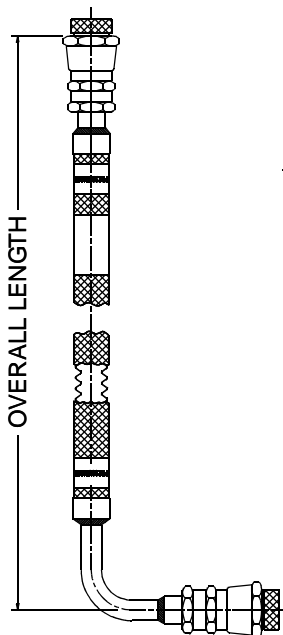

Flexline Description

The information on the following pages provide a description of the most commonly used helium Flexlines.

Female Straight Coupling x Female Elbow Coupling

Part Number	Diameter (ID)	Overall Length
8043074GXXX	1/2 inch	Order from 1 to 80 feet
8043081GXXX	3/4 inch	

NOTE: Lengths are available in 1 foot increments up to a maximum of 80 feet. Measurements are expressed in inches.

Example: Standard stocked lengths are:

G120 = 10 ft.

G240 = 20 ft.

Female Straight Coupling x Female Straight Coupling

Part Number	Diameter (ID)	Overall Length
8043075GXXX	1/2 inch	Order from 1 to 80 feet
8043085GXXX	3/4 inch	

NOTE: Lengths are available in 1 foot increments up to a maximum of 80 feet. Measurements are expressed in inches.

Example: Standard stocked lengths are:

G120 = 10 ft.

G240 = 20 ft.